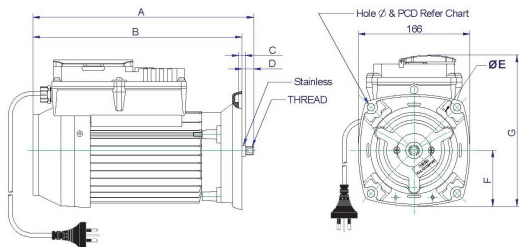

## 75 Series 2 Speed NEMA SPECIAL FLANGE

Model	Electrical Data					Mechanical Data (mm.)										
	Output (watts)	Volts	Amp	Hz	RPM	A	B	C	D	E	F	G	H	Hole $\phi$	PCD	Thread
PM3150076	950/128	240	5.47 1.02	50	2830 1430	344	311	9.9	12.5	146.05-146.18	83	224.5	-	11.2	181	1/2" -20UNF-2A