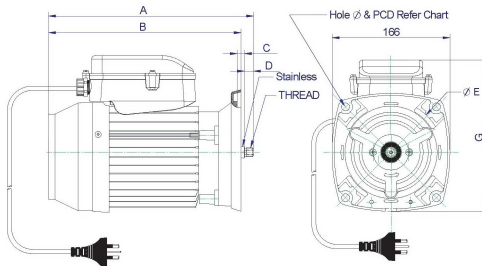

POOL & SPA PUMP MOTORS

72 & 75 Series FLANGE NEMA SPECIAL

Electrical Data					Mechanical Data (mm.)								
Output (watts)	Volts	Amp	Hz	RPM	A	B	C	D	E	G	Hole ϕ	PCD	Thread
550	240	3.40	50	2810	267.5	250	9.9	12.5	144.75-144.88	212	11.2	181	1/2"-20UNF-2A
750	240	4.30	50	2755	267.5	250	9.9	12.5	146.05-146.18	206	11.2	181	1/2"-20UNF-2A
1100	240	6.00	50	2815	288.5	271	9.9	12.5	146.05-146.18	215	11.2	181	1/2"-20UNF-2A

Note : We can supply plastic foot in 4 different heights on request