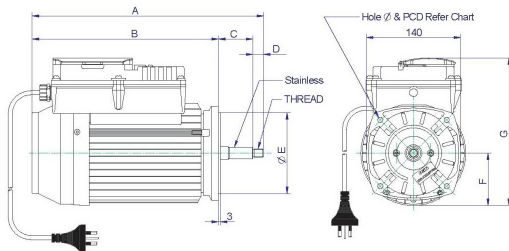

## 75 Series 2 Speed NEMA STANDARD FLANGE

Model	Electrical Data					Mechanical Data (mm.)										
	Output (watts)	Volts	Amp	Hz	RPM	A	B	C	D	E	F	G	H	Hole $\phi$	PCD	Thread
PM3150075	950/128	240	5.47 1.02	50	2830 1430	344	277	51	16	120.28-120.48	78	219.5	-	5/16-18 BSW	139.7	1/2" BSF 16 T.P.I.