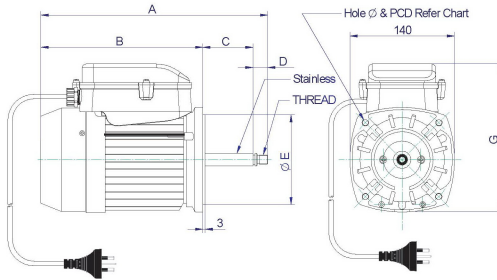

POOL & SPA PUMP MOTORS

72 & 75 Series FLANGE NEMA STANDARD

Electrical Data					Mechanical Data (mm.)								
Output (watts)	Volts	Amp	Hz	RPM	A	B	C	D	E	G	Hole ϕ	PCD	Thread
550	240	3.40	50	2810	281.8	217	47.5	17.3	114.20-114.30	196	3/8"UNC	149.2	7/16"-20UNF-2A
750	240	4.30	50	2755	282.5	217	48	17.5	114.17-114.27	196	3/8"BSW	149.2	7/16"-20UNF-2A
1100	240	6.00	50	2815	302.5	237	48	17.5	114.17-114.27	202	3/8"BSW	149.2	7/16"-20UNF-2A
1500	240	9.00	50	2880	342.5	277	48	17.5	114.17-114.27	202	3/8"BSW	149.2	7/16"-20UNF-2A

Note : We can supply plastic foot in 4 different heights on request